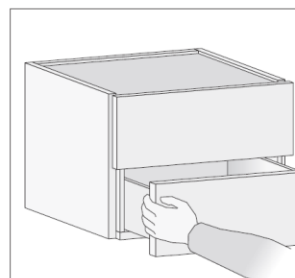

Comodino SPACE

SPACE bedside table

Finiture:

Bianco
Cenere
Frassino Bianco
Frassino Cenere
Olmo Chiaro
Olmo Bianco
Olmo Juta
Rovere vintage *
Urban *
Vetro laccato *
Frassino laccato opaco
Laccato colori opachi
Laccato colori lucidi

Finishes:

White 101
Ash 103
White Ashwood 102
Grey Ashwood 108
Light Elm 106
White Elm 107
Juta Elm 109
Oak vintage 110 *
Urban 113 *
Lacquered glass *
Matt lacquered
Ashwood
Matt lacquered
colours
Glossy lacquered
colours

Apertura con presa
laterale.

Side opening.